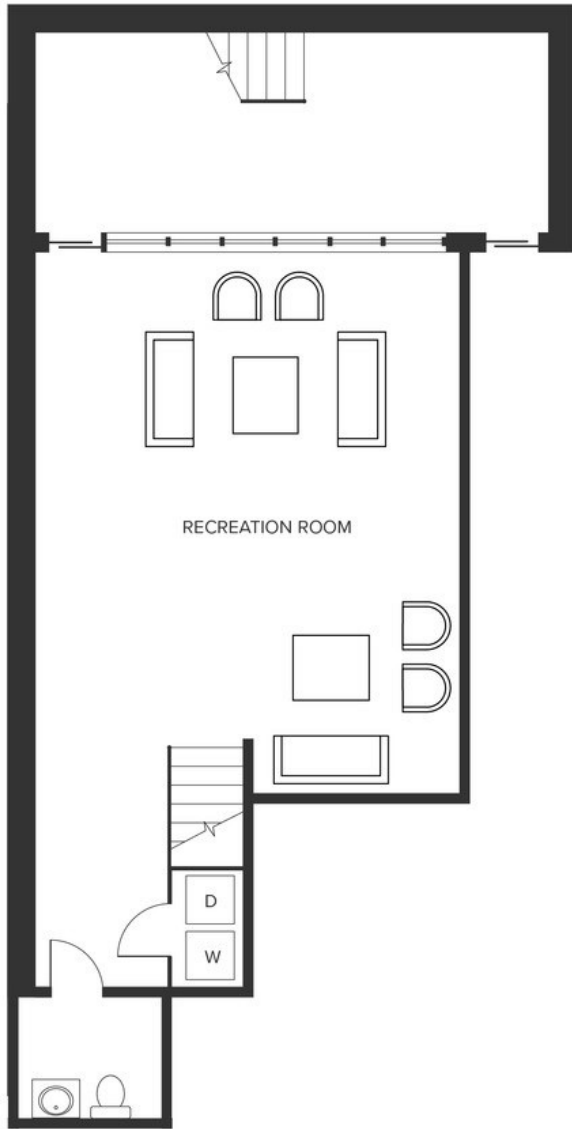

2 Bedrooms + Rec Room
2.5 Bathrooms
1,719 Sq ft. Interior
608 Sq ft. Exterior

LOWER LEVEL

FIRST FLOOR