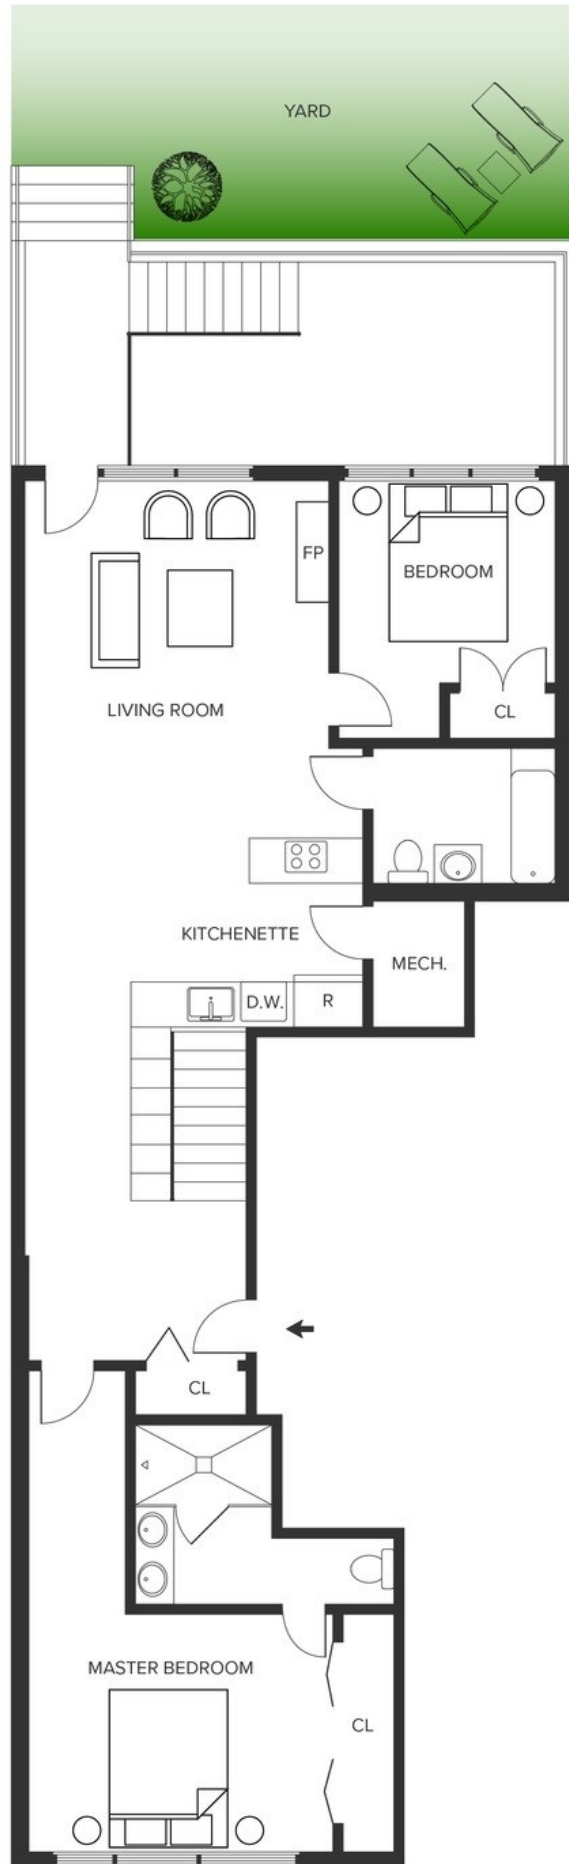

2 Bedrooms + Rec Room
2.5 Bathrooms
1,719 Sq ft. Interior
608 Sq ft. Exterior

LOWER LEVEL

FIRST FLOOR