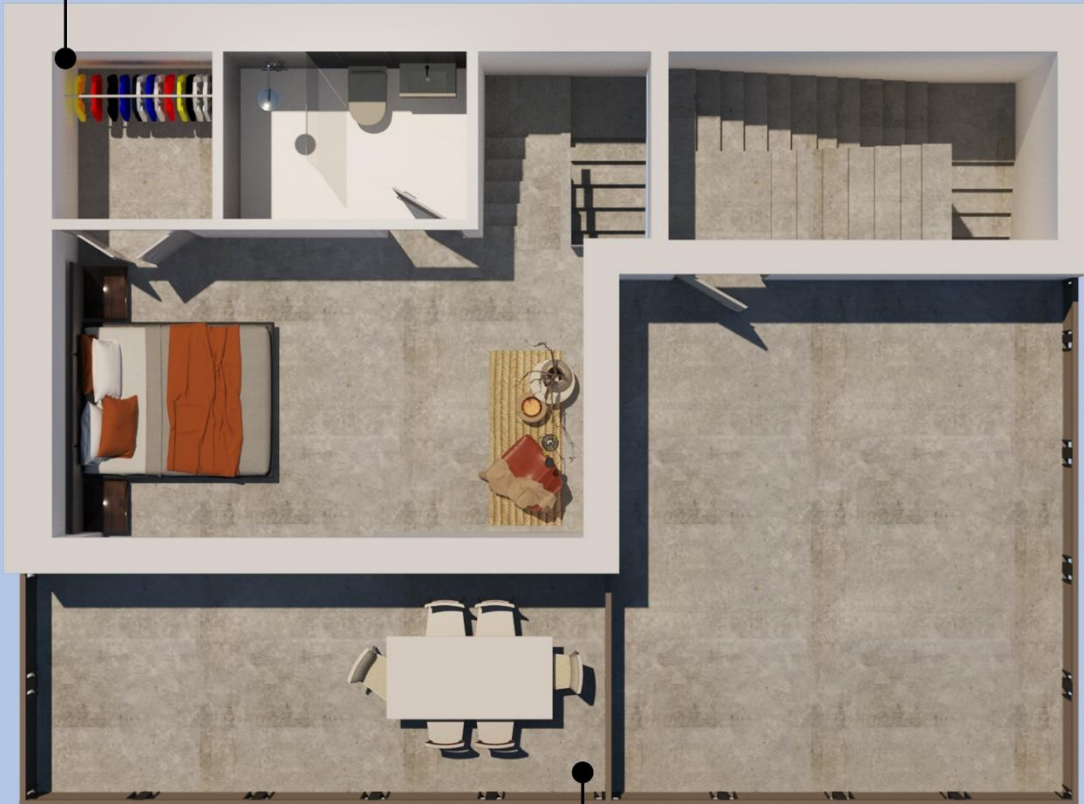

135 JONHSON AVE , UNIT 3

Bedroom 1
- Double Bedroom
- Built-in Closet

Bathroom
- Large Shower

Open Plan Living Area
- Large Kitchen
- Dining Area
- Lounge Space

Bedroom 2
- Double Bedroom
- Built-in Closet

135 Johnson Avenue
Unit 3C
Floor 1

- Bedroom 3
- Double Bedroom
- Built-in Closet
- En-Suite Bathroom

Private Roof Terrace

135 Johnson Avenue
Unit 3C
Floor 2